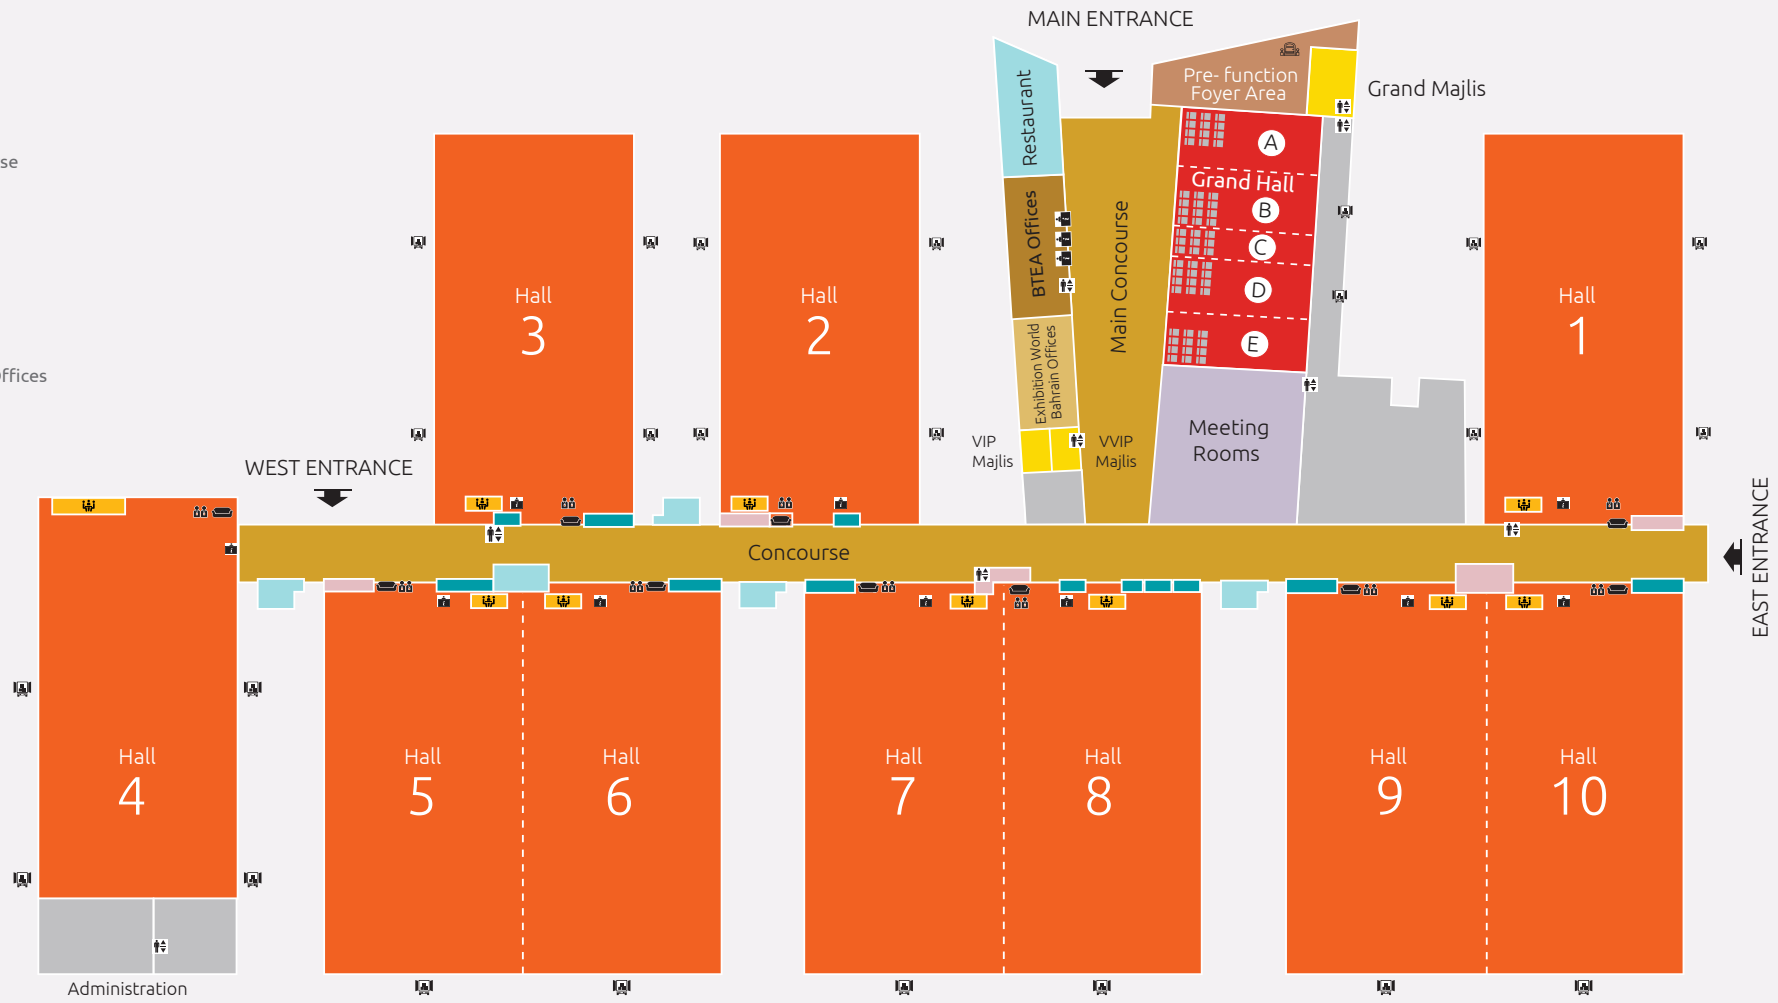

# Venue Floor Plans

## LEGEND

-  Halls
-  Grand Hall
-  Meeting Rooms
-  Main Concourse & Concourse
-  Grand Majlis, VIP Majlis
-  Retail
-  Restaurants
-  Cafes
-  BTEA Offices
-  Exhibition World Bahrain Offices
-  Registration Desk
-  Majlis
-  Organisers Offices
-  Meeting Rooms
-  Loading Dock
-  Elevator
-  Pre-function Foyer Area

## First Level

### LEGEND

-  BTEA Offices
-  Exhibition World Bahrain Offices
-  Translation Booths
-  Bridal Suites
-  VIP Dressing Rooms & Chorus Rooms
-  Boardrooms
-  East & West Lounges
-  Prayer Rooms
-  Lift